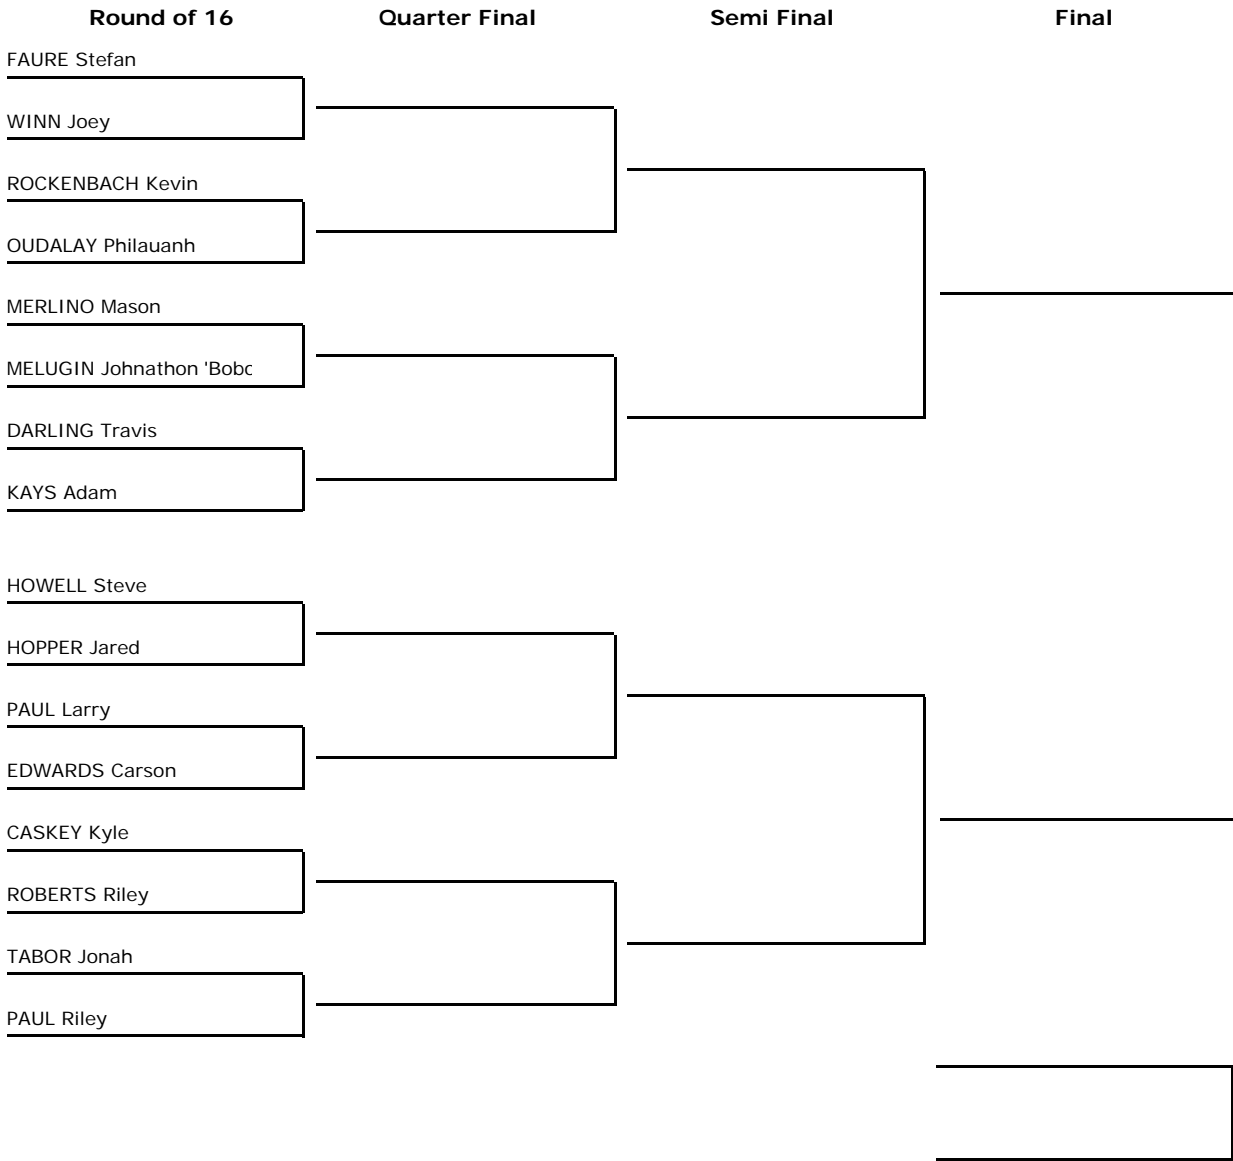

Bethel Skate Park
Ladies' Jousting Finals
Eugene, OR - 7/16/2008

Quarter Final

Semi Final

Final

7/16/2008 - 2:17:10PM

**CONCRETE
RODEO
2008 TOUR**

Bethel Skate Park
Men's Jousting Finals
Eugene, OR - 7/16/2008