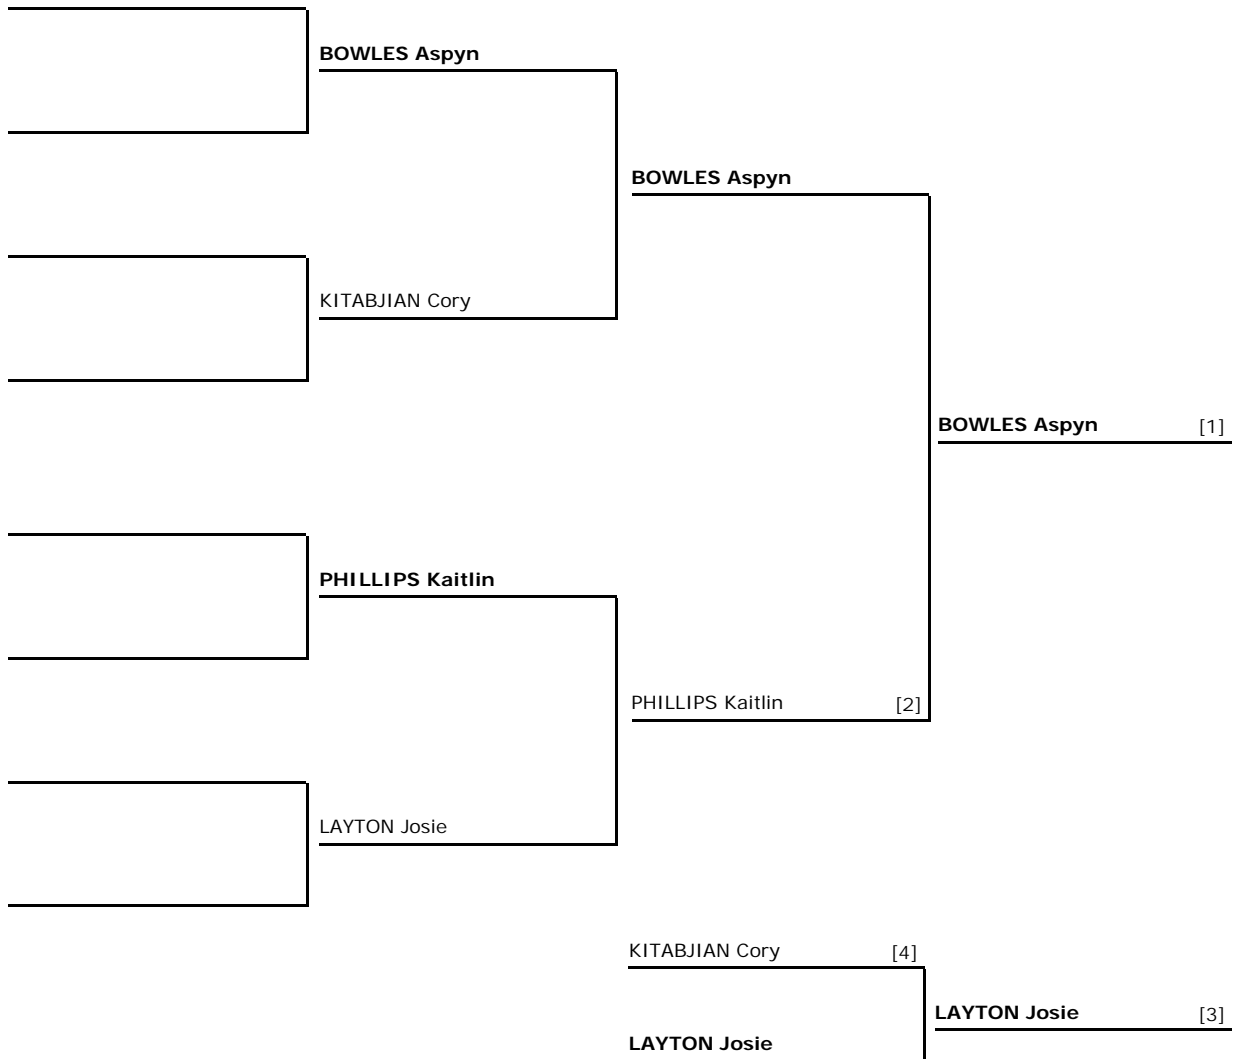

**Buhl Skate Park  
Ladies' Jousting Finals**

Buhl, ID - 7/4/2008

Quarter Final

Semi Final

Final

7/7/2008 - 8:38:24AM

**CONCRETE  
RODEO  
2008 TOUR**

**Buhl Skate Park  
Men's Jousting Finals**

Buhl, ID - 7/4/2008

Round of 16

Quarter Final

Semi Final

Final

**MORGAN Skyler**

WISDOM Bryce [16]

**MORGAN Skyler**